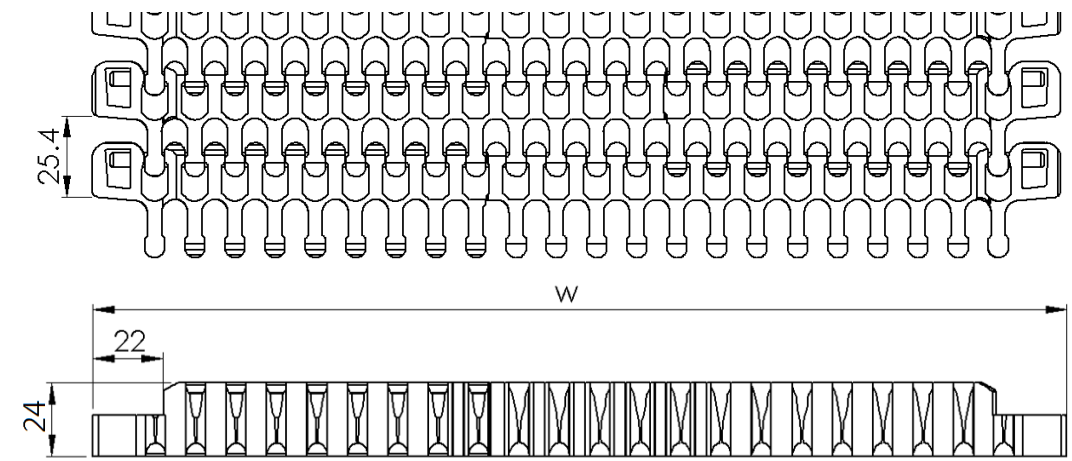

F85

Plain belt 網狀平面鏈條

Contents	Chain	DIM.
FW322	FWTP 1A304H	w=304
FW424	FWTP 1A406H	w=406
FW626	FWTP 1A608H	w=608

Spiral

FW

IDX

Friction top belt 網狀阻滑鏈條

Contents	Chain	DIM.
FW322	FWTP 1A304FA	w=304
FW424	FWTP 1A406FA	w=406
FW626	FWTP 1A608FA	w=608