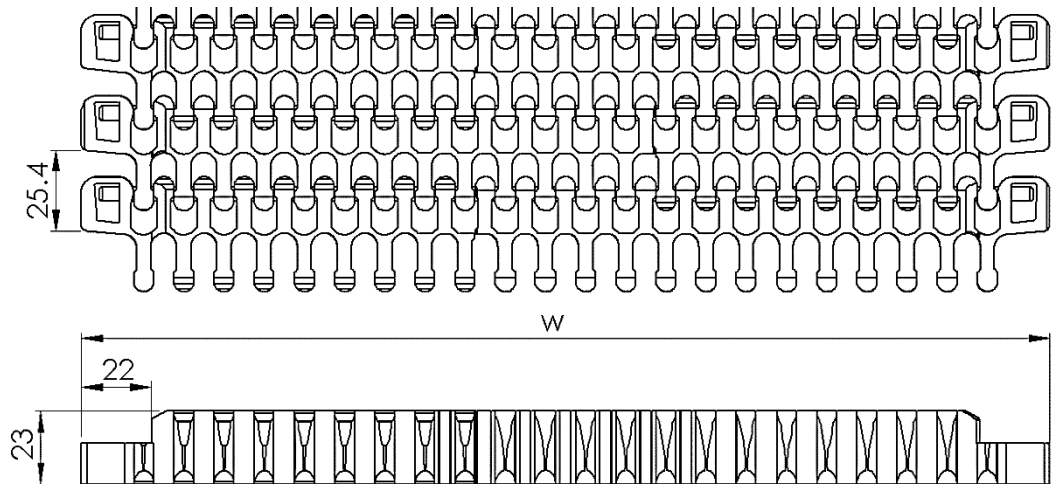

F85

Plain belt 網狀平面鏈條

Contents	Chain	DIM.
FW322	FWTP 1A304H	w=304
FW424	FWTP 1A406H	w=406
FW626	FWTP 1A608H	w=608

Spiral

FW

IDX

Friction top belt 網狀阻滑鏈條

Contents	Chain	DIM.
FW322	FWTP 1A304FA	w=304
FW424	FWTP 1A406FA	w=406
FW626	FWTP 1A608FA	w=608